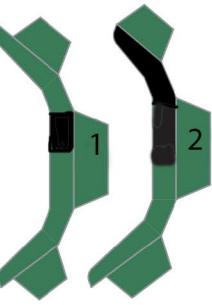

Side Mirrors

MOBILE LASER QUEST
LANDROVER 110 PERENTIE

Cut on the Red Lines to fit wheel trim tabs

Cut on the Red Lines

www.mobilelaserquest.com.au
Live Laser Gaming that comes to you