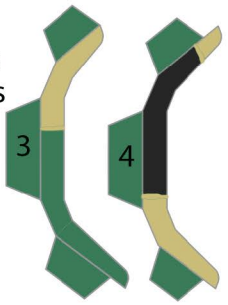

Side Mirrors

MOBILE LASER QUEST
LANDROVER 110 PERENTIE

Cut on the Red Lines to fit wheel trim tabs

Cut on the Red Lines

www.mobilelaserquest.com.au
Live Laser Gaming that comes to you